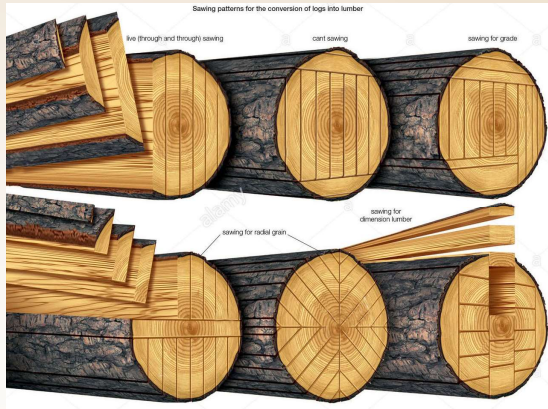

▀ Wood material storing place and finished goods warehouse with 19.000m².

▀ Remaining areas like office, loading, sampling, timber kiln drying, ...of 32.000m².

MATERIAL SOURCE

Our legal source from Acacia and Rubber wood of our own plantation to Oak, Ash, Beech, Mahogany, Eucalyptus, Teak, Mani, ...